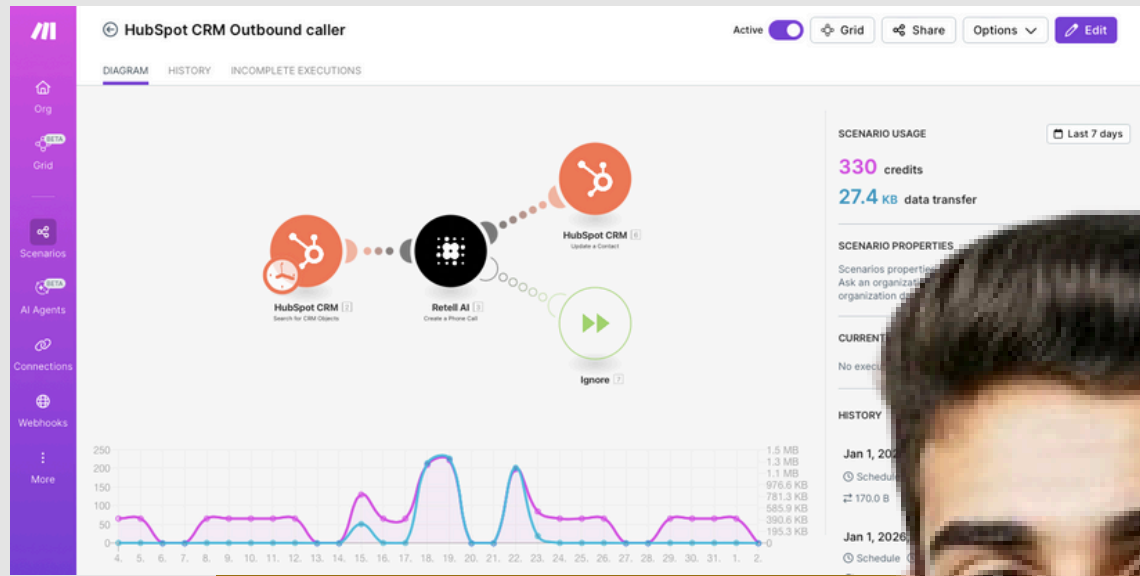

JOB AID

OUTREACH STATUS SNAPSHOT

Provides quick visibility.

- Active follow-ups:
- Awaiting response:
- Escalations needed:

Key Reminder

Certified VAs follow systems. Clear systems create reliable results.