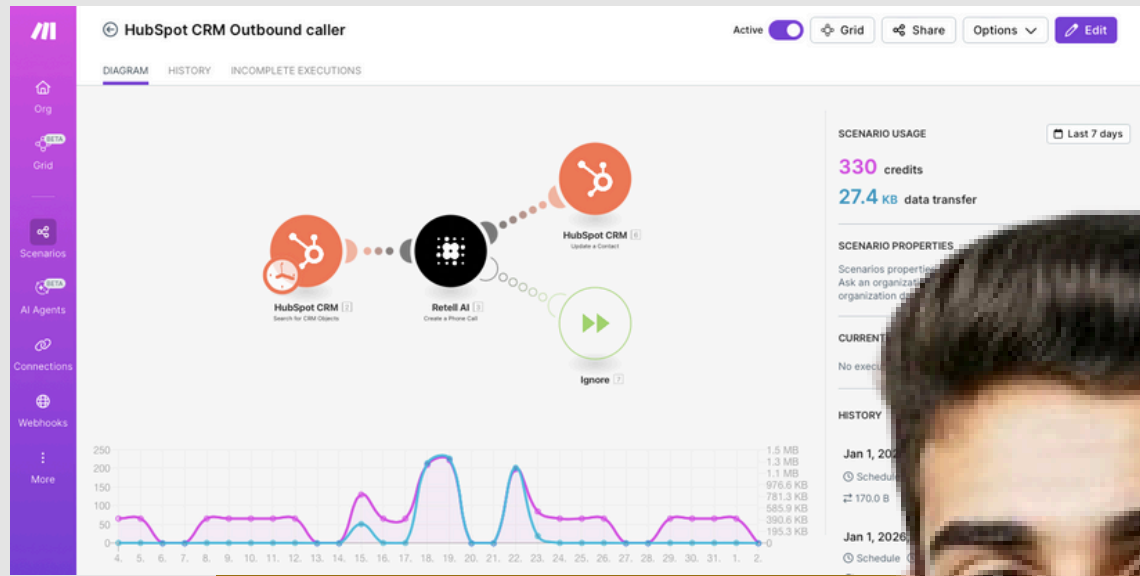

JOB AID

DATA VERIFICATION CHECK

A quick accuracy and risk scan.

- Have formulas been verified?
- Are assumptions clearly labeled?
- Do visuals match underlying data?
- Could a client misinterpret this?

Key Reminder

Certified VAs follow systems. Clear systems create reliable results.