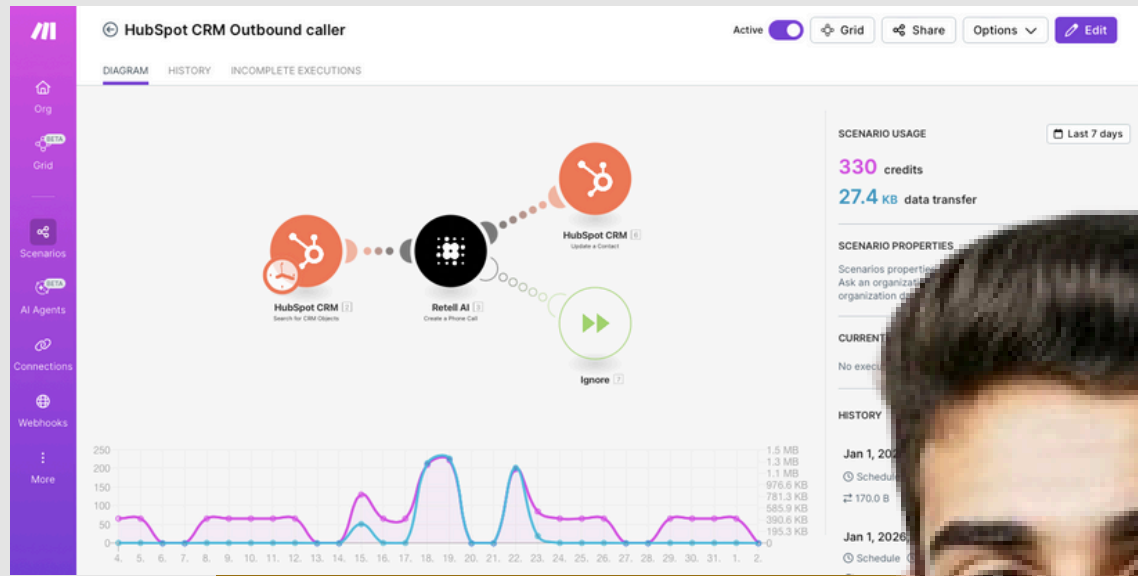

JOB AID

CLIENT MESSAGE REVIEW

Checks alignment before sending.

- Message purpose:
- Audience:
- Brand references used:
- Approval required (yes/no):

Key Reminder

Certified VAs follow systems. Clear systems create reliable results.