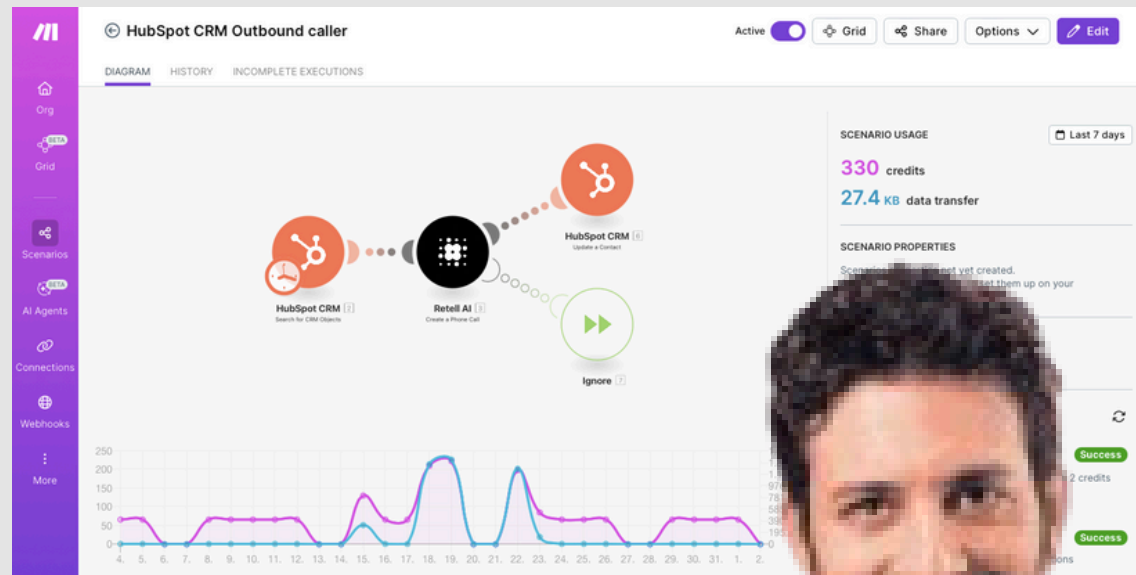

JOB AID

BOTTLENECK IDENTIFICATION CHECKLIST

Checklist:

- Where tasks slow down
- Where handoffs fail
- Where information is missing
- Where deadlines slip

Key Reminder

Certified VAs follow systems. Clear systems create reliable results.